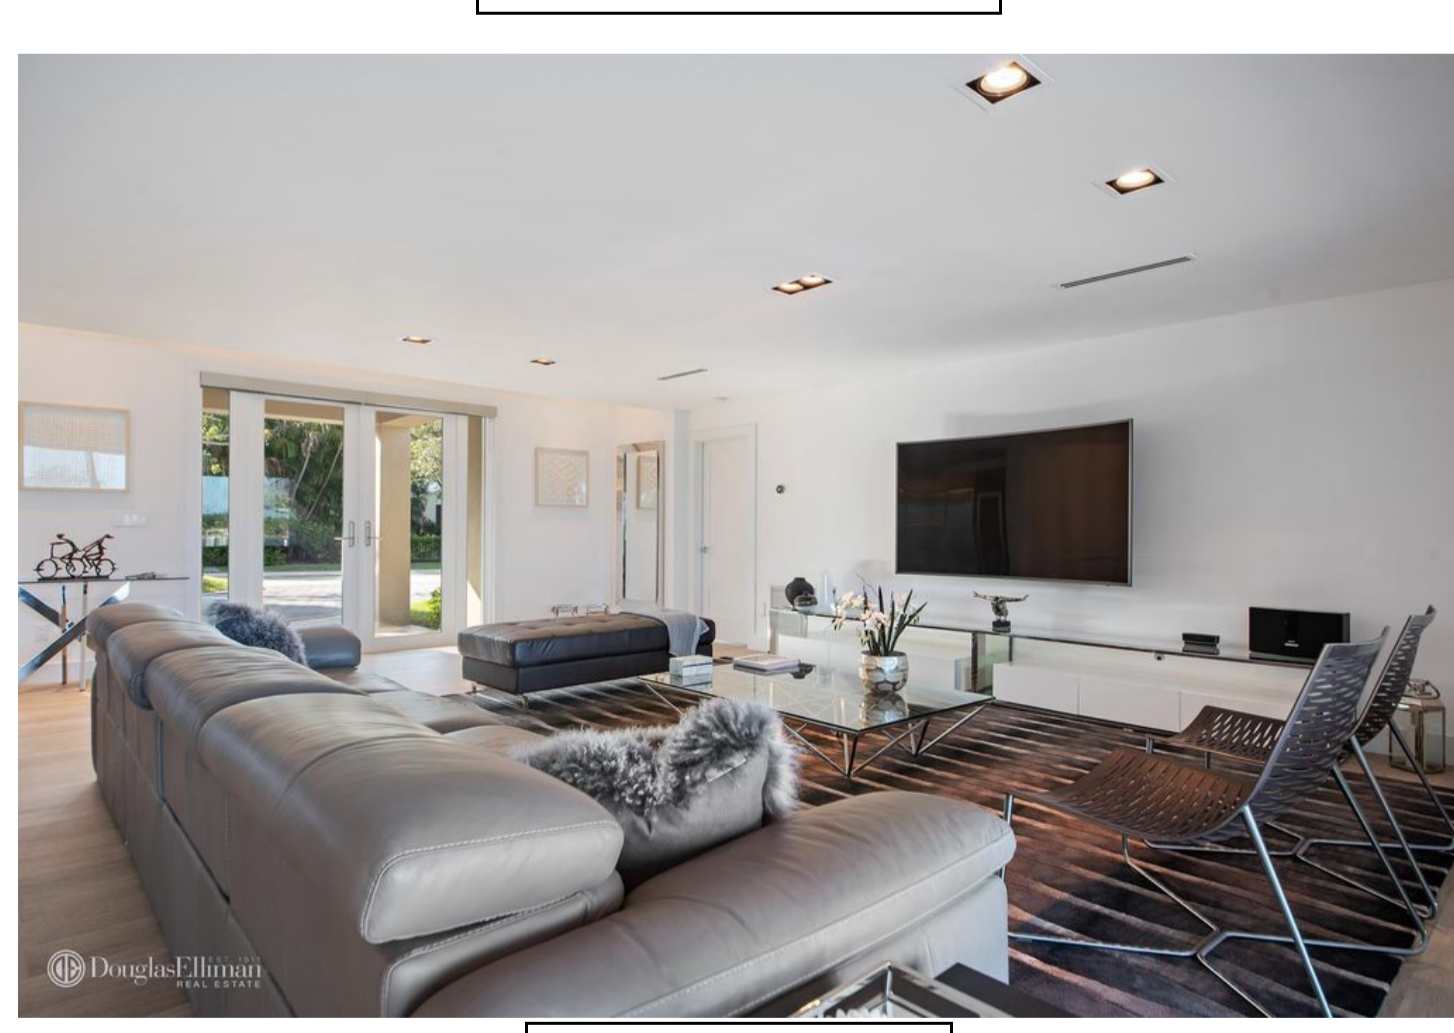

714 S Lake Drive

PROVIDING THE HIGHEST LEVEL OF PROFESSIONAL REAL ESTATE SERVICE
FOR THE GLOBAL EQUESTRIAN COMMUNITY

elliman.com

JUMP MEDIA

Raising The Bar In Equestrian PR