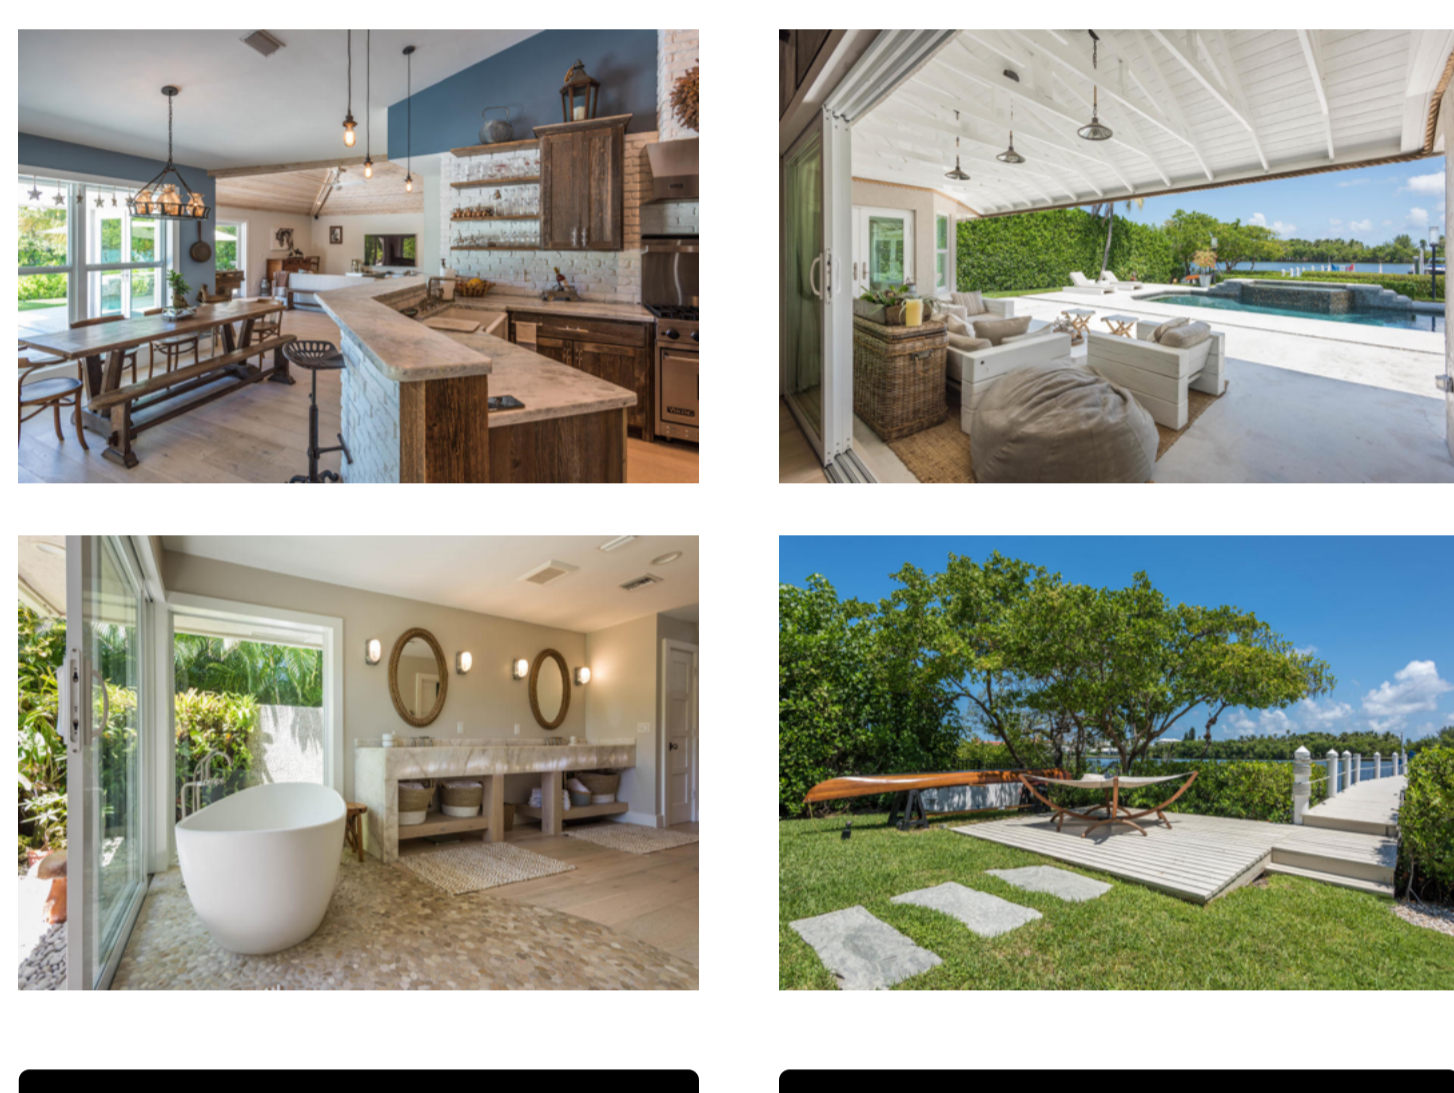

[Schedule a Showing of 614 SE Atlantic Drive](#)

[Take a Virtual Tour of 614 SE Atlantic Drive](#)